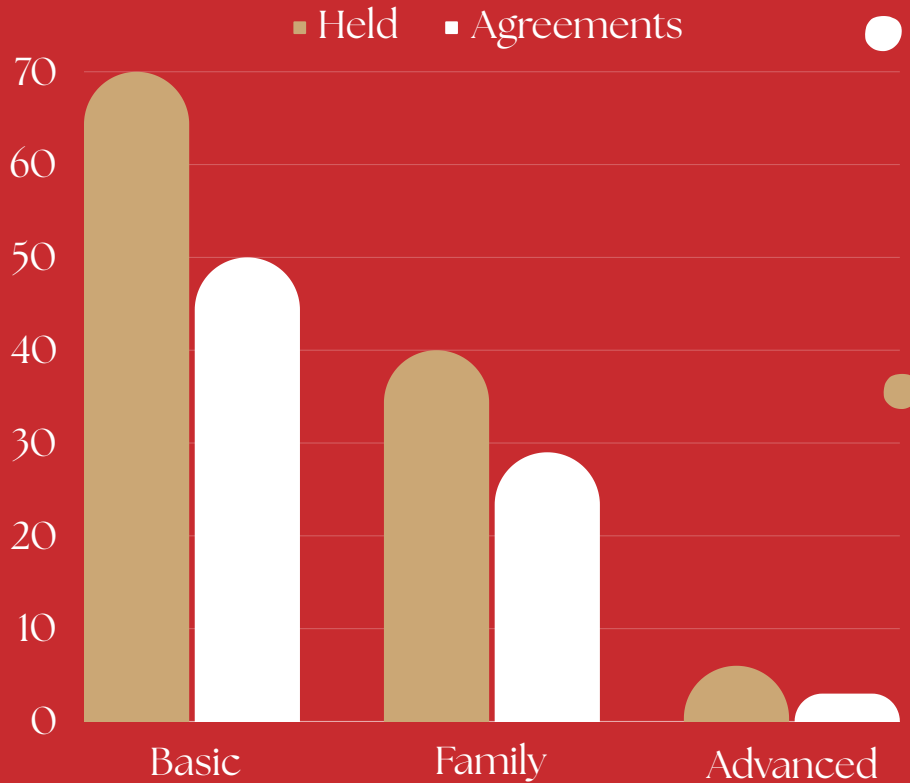

## 53 Family Referrals

40 Held

29 Agreements (73%)

## 6 Advanced Referrals

6 Permanency Held

3 Agreements (50%)

FROM ALL OF US AT  
EARLY SETTLEMENT  
SOUTHEAST MEDIATION.

*Thank you for supporting us.  
We look forward to seeing you  
in the New Year.*

December 2023